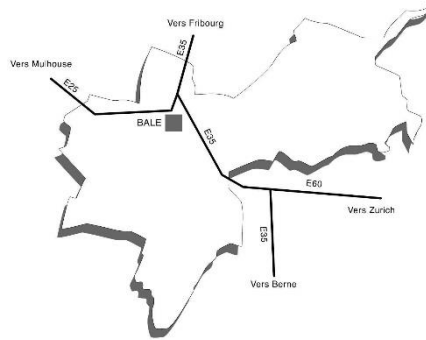

THE PASSAGE
URBAN STAY
LOFTS | HOTEL | FITNESS

Getting to The Passage

By car :

GPS coordinates : Latitude: 47.5530808 Longitude: 7.586047300000018

Parking is available at the Steinen parking lot (more than 500 spaces).

By train :

Basel SBB and SNCF stations are 5 minutes from the hotel.

By plane :

EuroAirport Basel-Mulhouse-Fribourg is 10 minutes from downtown by car
Zurich International Airport is 87km from downtown.

THE PASSAGE
URBAN STAY
LOFTS | HOTEL | FITNESS