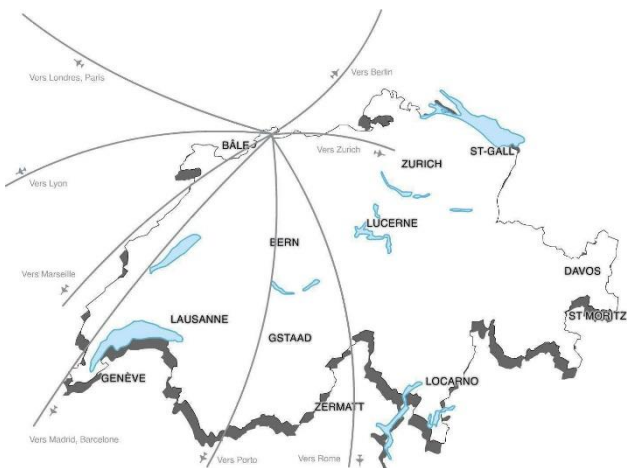

THE PASSAGE
URBAN STAY
LOFTS | HOTEL | FITNESS

Getting to The Passage

By car :

GPS coordinates : Latitude: 47.5530808 Longitude: 7.586047300000018

Parking is available at the Steinen parking lot (more than 500 spaces).

By train :

Basel SBB and SNCF stations are 5 minutes from the hotel.

By plane :

EuroAirport Basel-Mulhouse-Fribourg is 10 minutes from downtown by car
Zurich International Airport is 87km from downtown.

THE PASSAGE
URBAN STAY
LOFTS | HOTEL | FITNESS